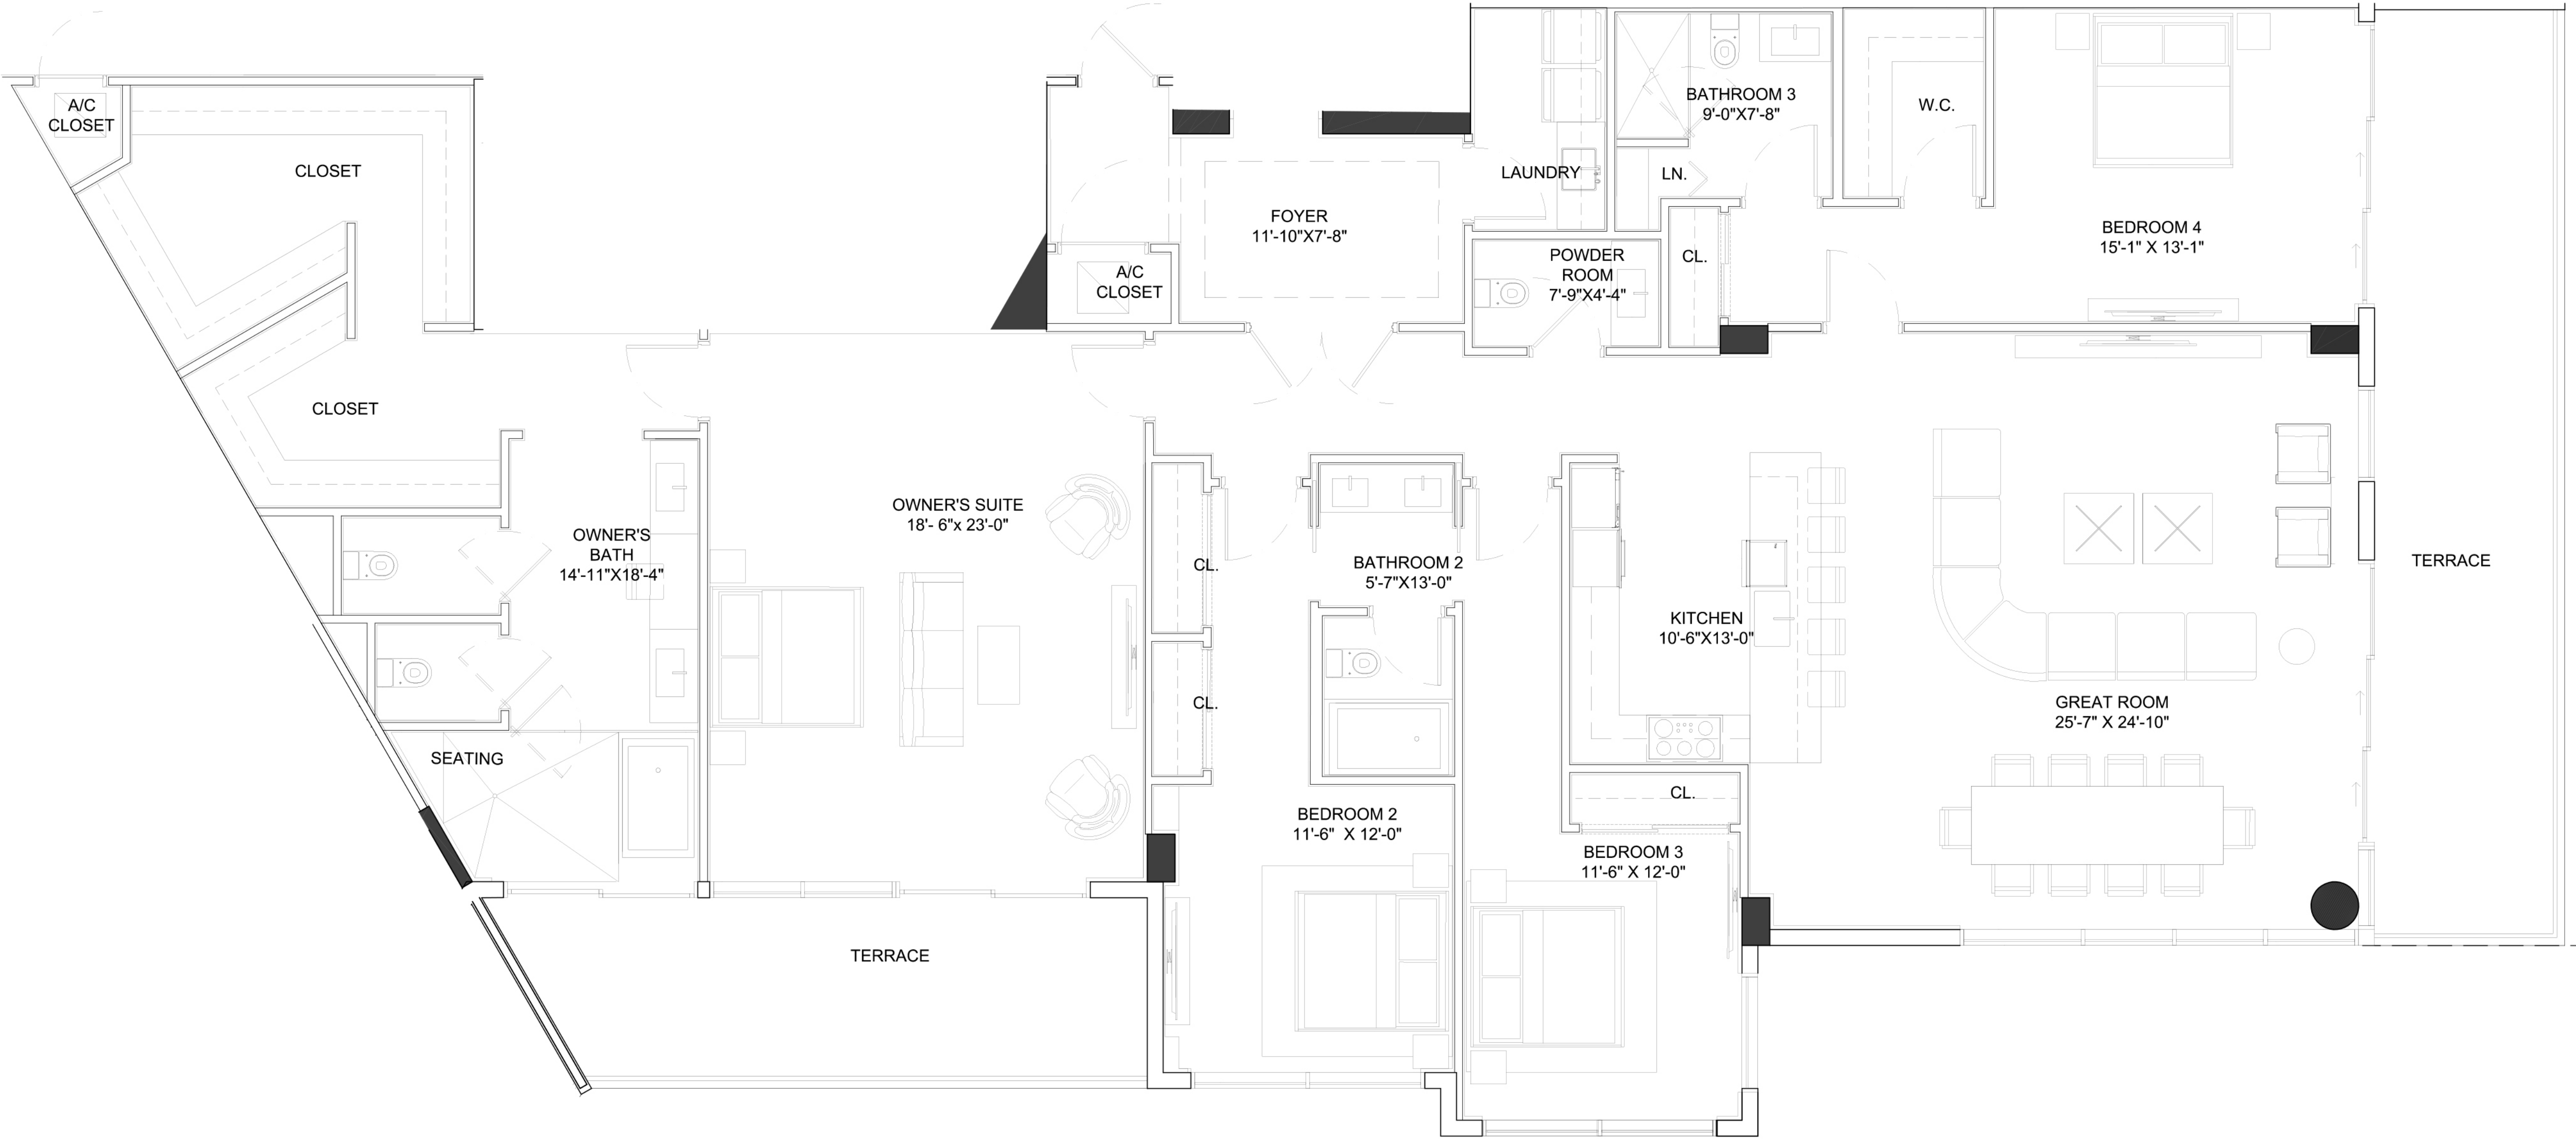

CL

CL

CL

OWNER'S
BATH
14'-11" X 18'-10"

CLOSET

OWNER'S SUITE
17'-7" X 21'-0"

SEATING

BEDROOM 3
11'-6" X 11'-10"

BEDROOM 2
11'-6" X 11'-0"

TERRACE

A/C CLOSET

CLOSET

CLOSET

OWNER'S BATH
14'-11" X 18'-4"

OWNER'S SUITE
18'- 6" x 23'-0"

SEATING

KITCHEN
10'-6" X 13'-0"

BATHROOM 2
5'-7" X 13'-0"

CL

CL

OWNER'S SUITE
23'-6" X 18'-2"

OWNER'S BATH
14'-11" X 18'-10"

SEATING

CLOSET