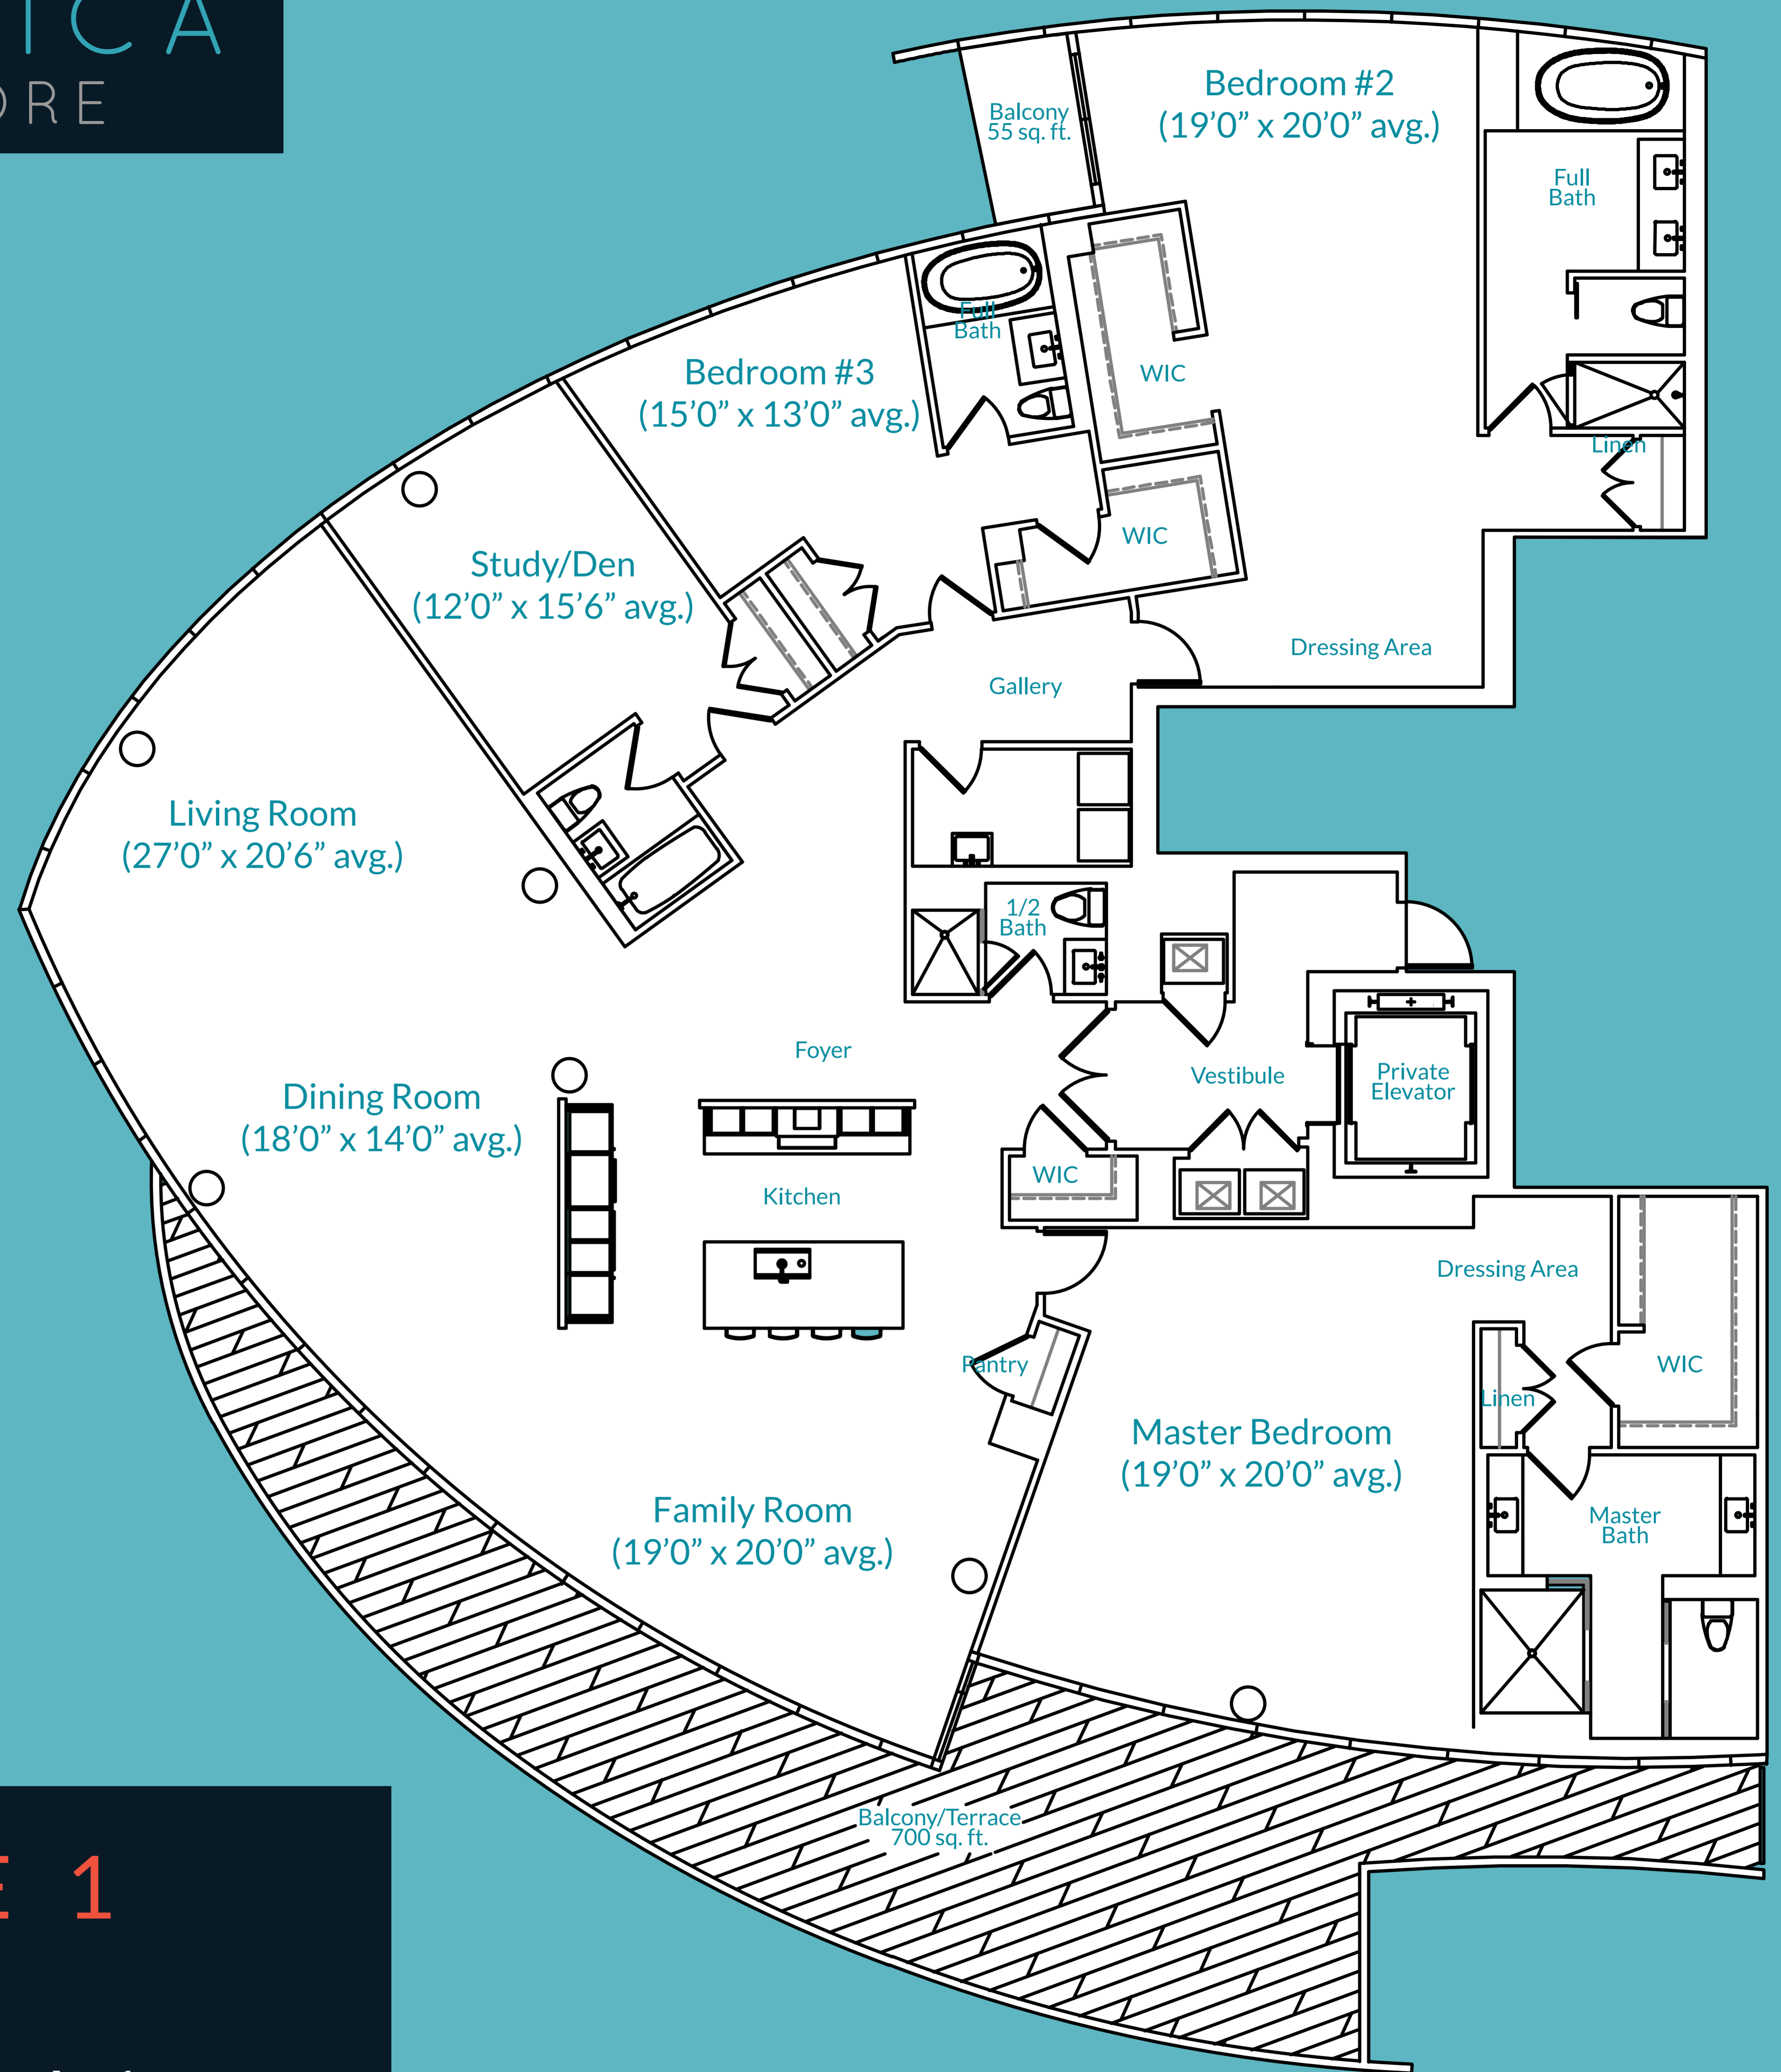

AQUATICA
ON BAYSHORE

APARTMENT 1

- Available on Floors 5 - 14
- 3 Bedrooms
- 3 1/2 Baths
- Approximately 3,250 sq. ft.
- Balcony 143 sq. ft.

APARTMENT 2

- Available on Floors 5 - 14
- 2 Bedrooms
- 2 1/2 Baths
- Approximately 2,660 sq. ft.
- Balcony 145 sq. ft.

APARTMENT 3

- Available on Floors 5 - 14
- 3 Bedrooms
- 3 1/2 Baths
- Approximately 3,350 sq. ft.
- Balcony 111 sq. ft.

PENTHOUSE 1

- 15th Floor
- 3 Bedrooms, 1 Study/Den
- 5 Baths
- Approximately 4,670 sq. ft.
- Terrace 700 sq. ft.