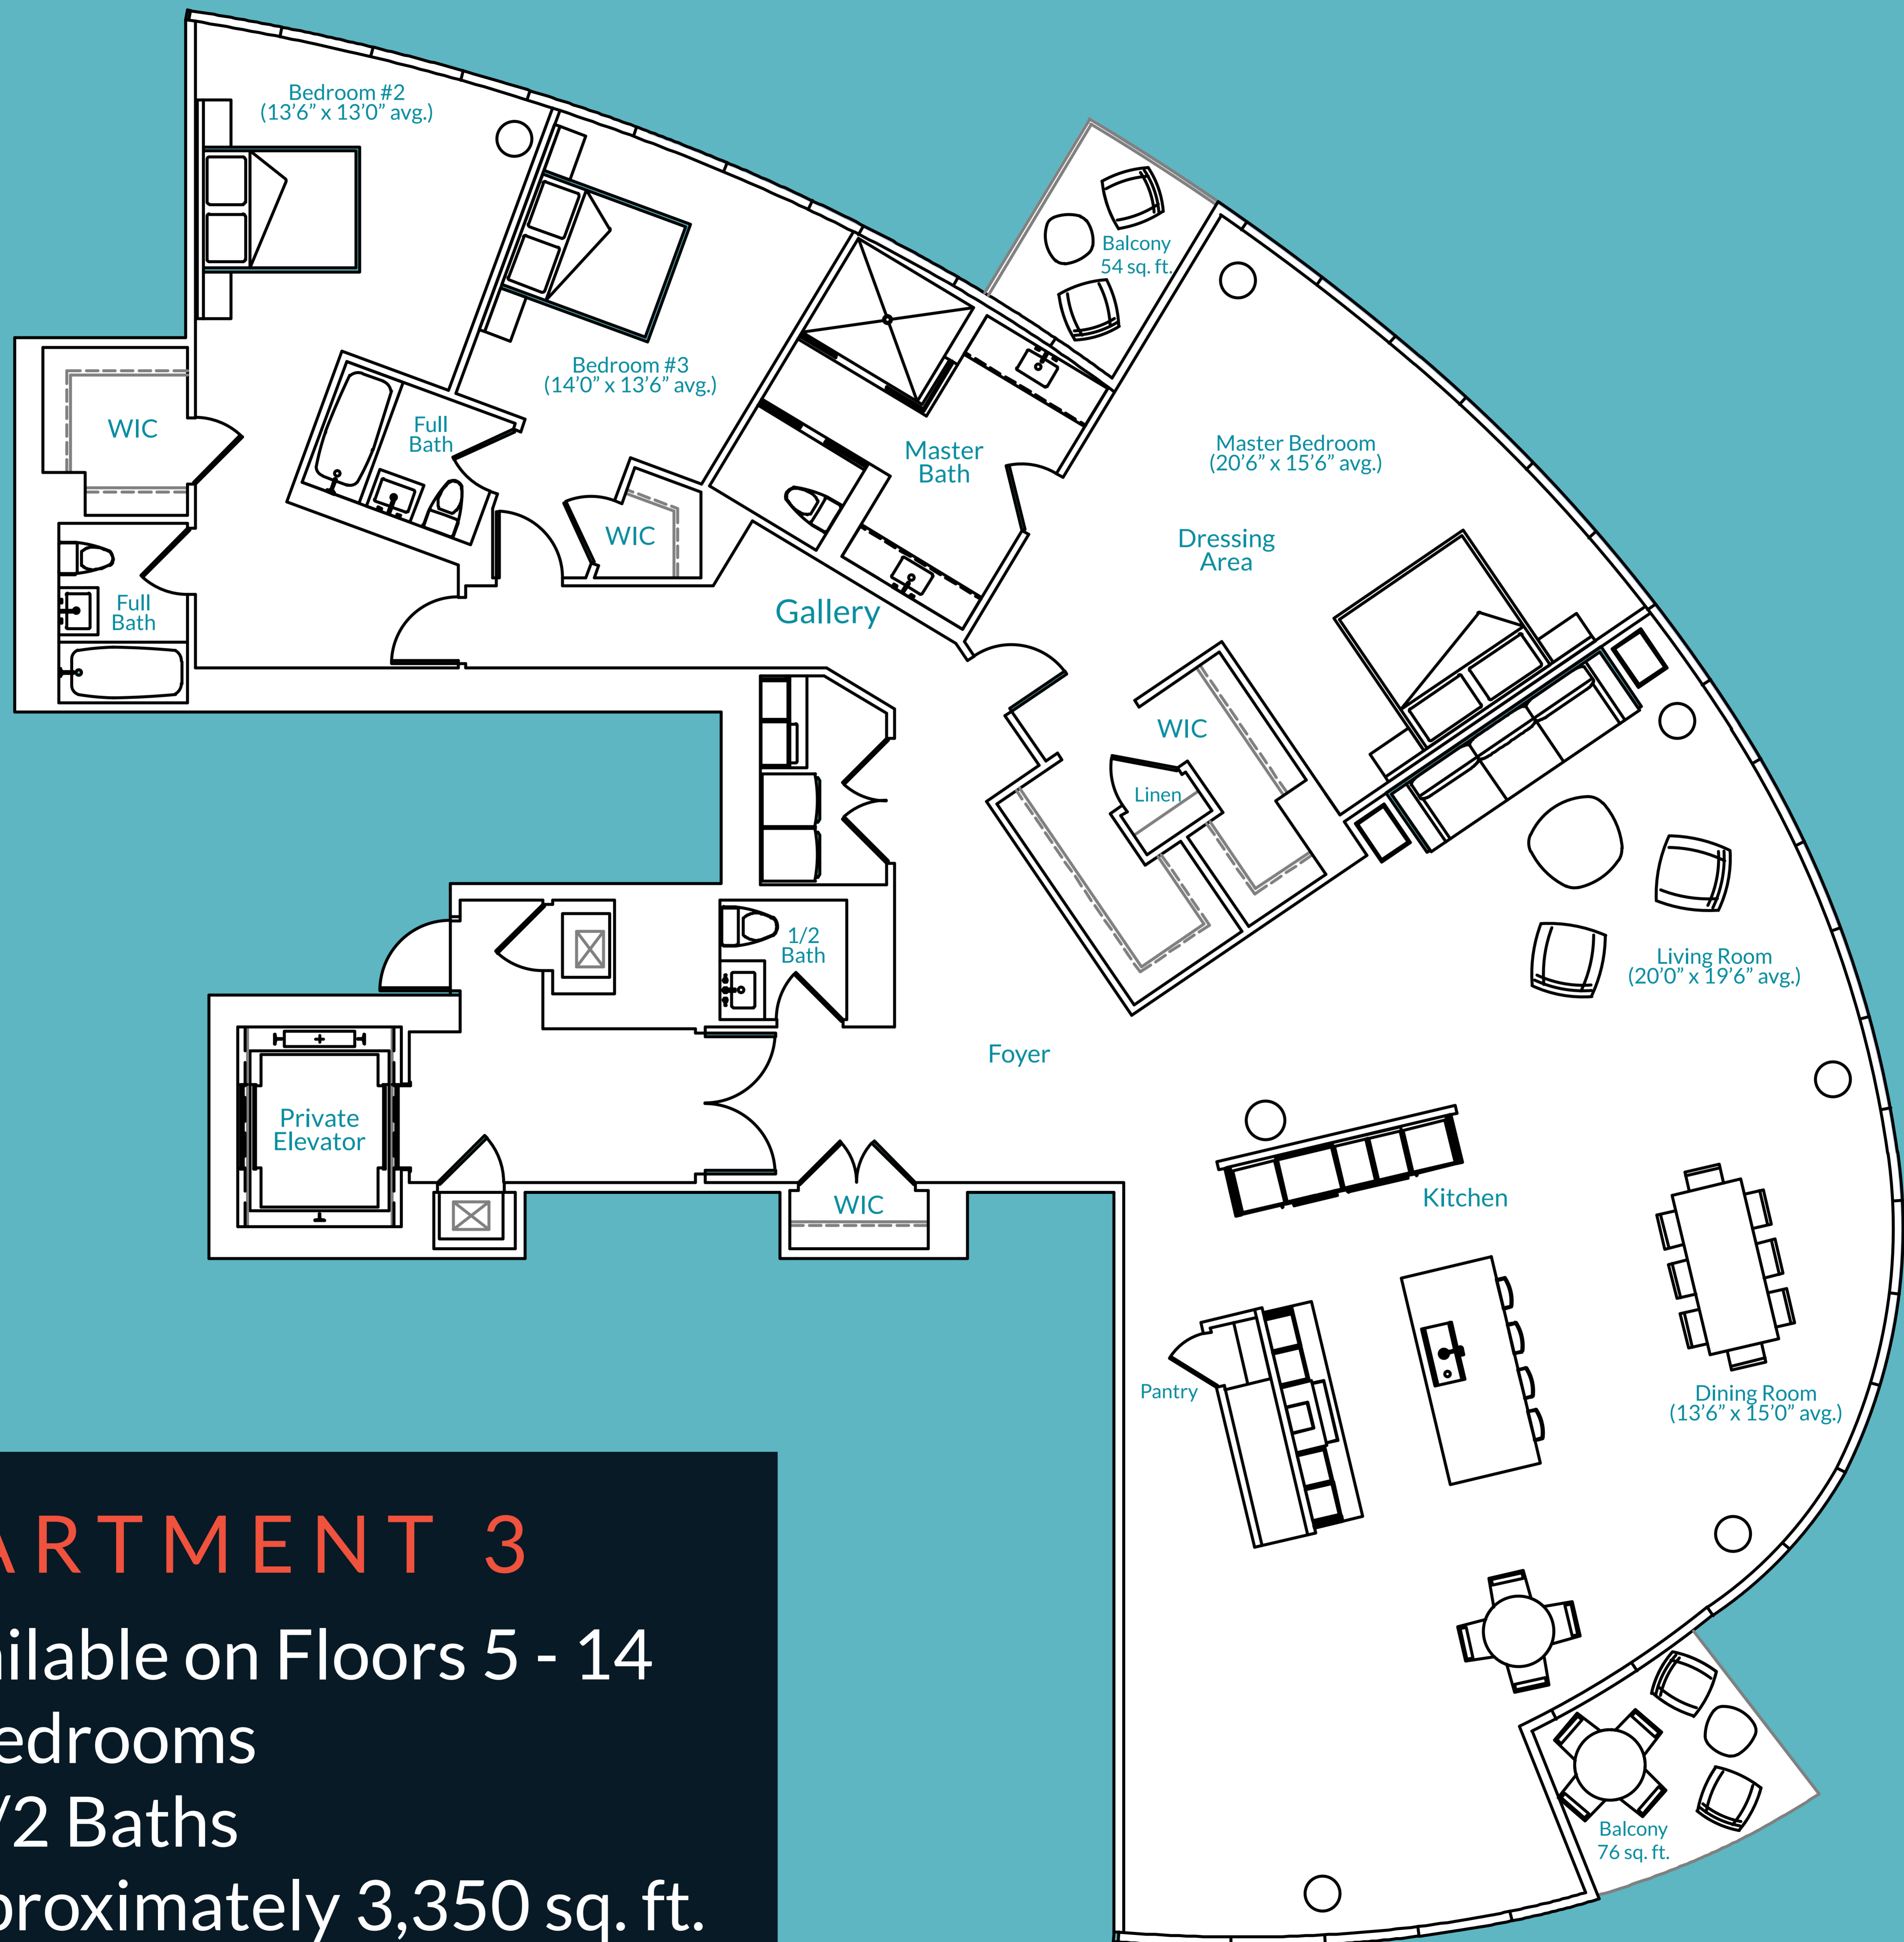

AQUATICA
ON BAYSHORE

APARTMENT 1

- Available on Floors 5 - 14
- 3 Bedrooms
- 3 1/2 Baths
- Approximately 3,250 sq. ft.
- Balcony 143 sq. ft.

APARTMENT 2

- Available on Floors 5 - 14
- 2 Bedrooms
- 2 1/2 Baths
- Approximately 2,660 sq. ft.
- Balcony 145 sq. ft.

APARTMENT 3

- Available on Floors 5 - 14
- 3 Bedrooms
- 3 1/2 Baths
- Approximately 3,350 sq. ft.
- Balcony 111 sq. ft.

PENTHOUSE 1

- 15th Floor
- 3 Bedrooms, 1 Study/Den
- 5 Baths
- Approximately 4,670 sq. ft.
- Terrace 700 sq. ft.