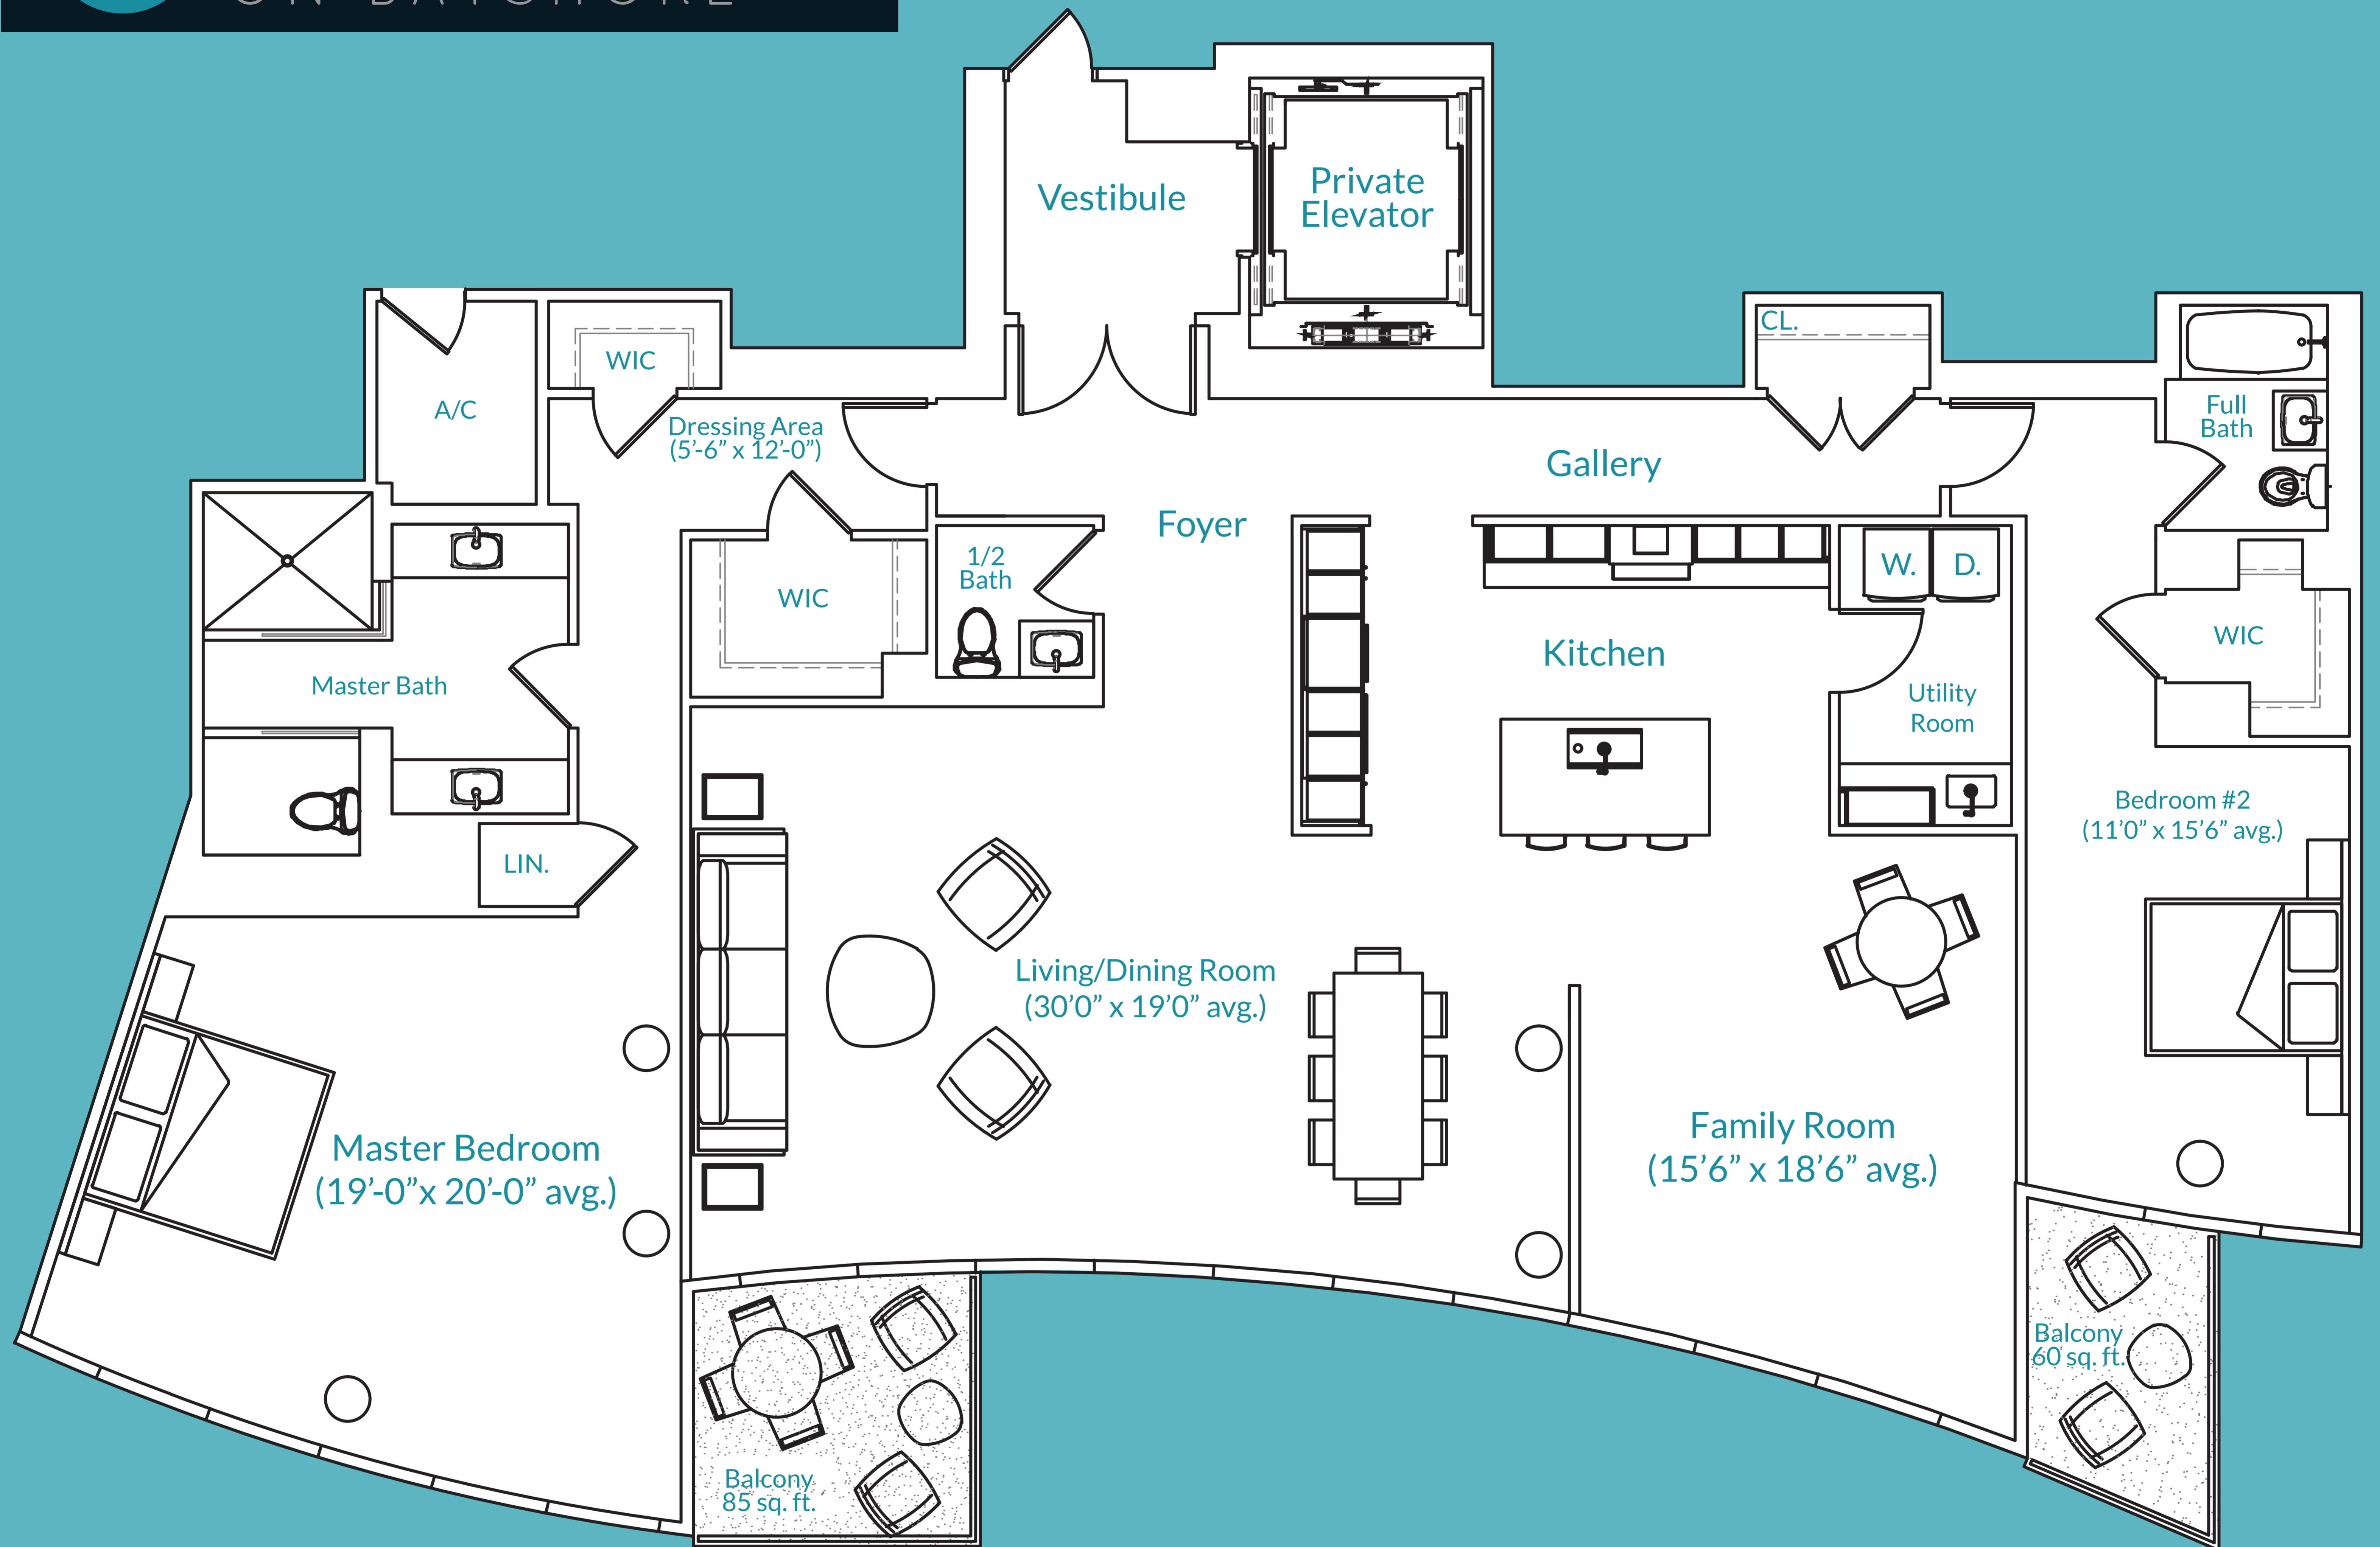

AQUATICA
ON BAYSHORE

APARTMENT 1

- Available on Floors 5 - 14
- 3 Bedrooms
- 3 1/2 Baths
- Approximately 3,250 sq. ft.
- Balcony 143 sq. ft.

APARTMENT 2

- Available on Floors 5 - 14
- 2 Bedrooms
- 2 1/2 Baths
- Approximately 2,660 sq. ft.
- Balcony 145 sq. ft.

APARTMENT 3

- Available on Floors 5 - 14
- 3 Bedrooms
- 3 1/2 Baths
- Approximately 3,350 sq. ft.
- Balcony 111 sq. ft.

PENTHOUSE 1

- 15th Floor
- 3 Bedrooms, 1 Study/Den
- 5 Baths
- Approximately 4,670 sq. ft.
- Terrace 700 sq. ft.